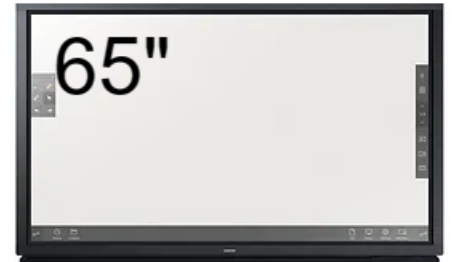

Samsung DM65EBR

46" Iiyama Touchscreen

- Resolution: 1920 x 1080 (16:9)
- Screen Dimensions: 1100mm (W) x 654.5mm (H) x 89mm (D)
- 34 KG
- Built-in Speakers
- USB Plug and Play
- 12 Touch points

55" Iiyama Touchscreen

- Resolution: 1920 x 1080 (16:9)
- Screen Dimensions: 1265.6 x 736.5 x 72 mm
- 37.5 KG
- Built-in Speakers
- USB Plug and Play
- 20 Touch Points

65" LED Display with Touchscreen Overlay

- Resolution: 1920 x 1080 (16:9)
- Screen Dimensions: 1535.3mm (W) x 911mm (H) x 76.6mm (D)
- 48.4 KG
- Case Weight: Approx 122 KG
- Built-in Speakers
- USB Plug and Play
- Wi-Fi
- 20 Touch Points