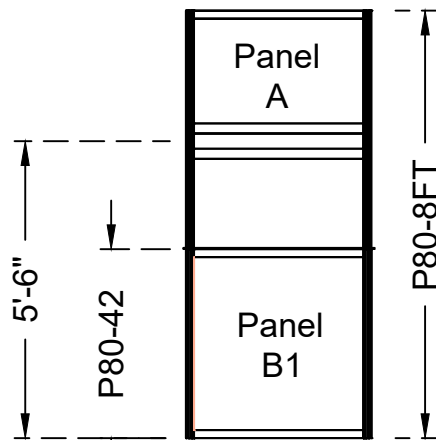

1 Isometric View :

METAL ITEMS				
Qty	Part Number	Description	Length	Type
2	P80-42	42 Inch P80	42"	px8000
2	P80-8FT	P80 8 sided post	96"	p80
2	P50-042	P50 5 sided post	42"	p50
2	H45-1.5M	2m 2 slot crosspiece	57 1/4"	ph1005
7	H45-1M	1m 2 slot crosspiece	37 1/2"	ph1005
4	H45-0.5M	0.5m 2 slot crosspiece	17 7/8"	ph1005
1	H200-1M	1m 2 slot crosspiece	37 1/2"	PH2000
PANEL ITEMS				
Qty	Part Number	Description	Length	Height
1	38.125 X 52.813	Panel A	38 1/8"	52 13/16"
2	38.125 X 39	Panel B	38 1/8"	39"
2	18.375 X 39	Panel C	18 3/8"	39"
2	20 X 38.125SD	Doors	20"	38 1/8"
ACCESSORY ITEMS				
Qty	Part Number	Description	Length	Width
2	R1-37.575	Door Slide		
1	ZM x 1M	Overlay Countertop		
2	H200 Offsets	Offsets		

3 Top View:

2 Front View:

4 Rear View: