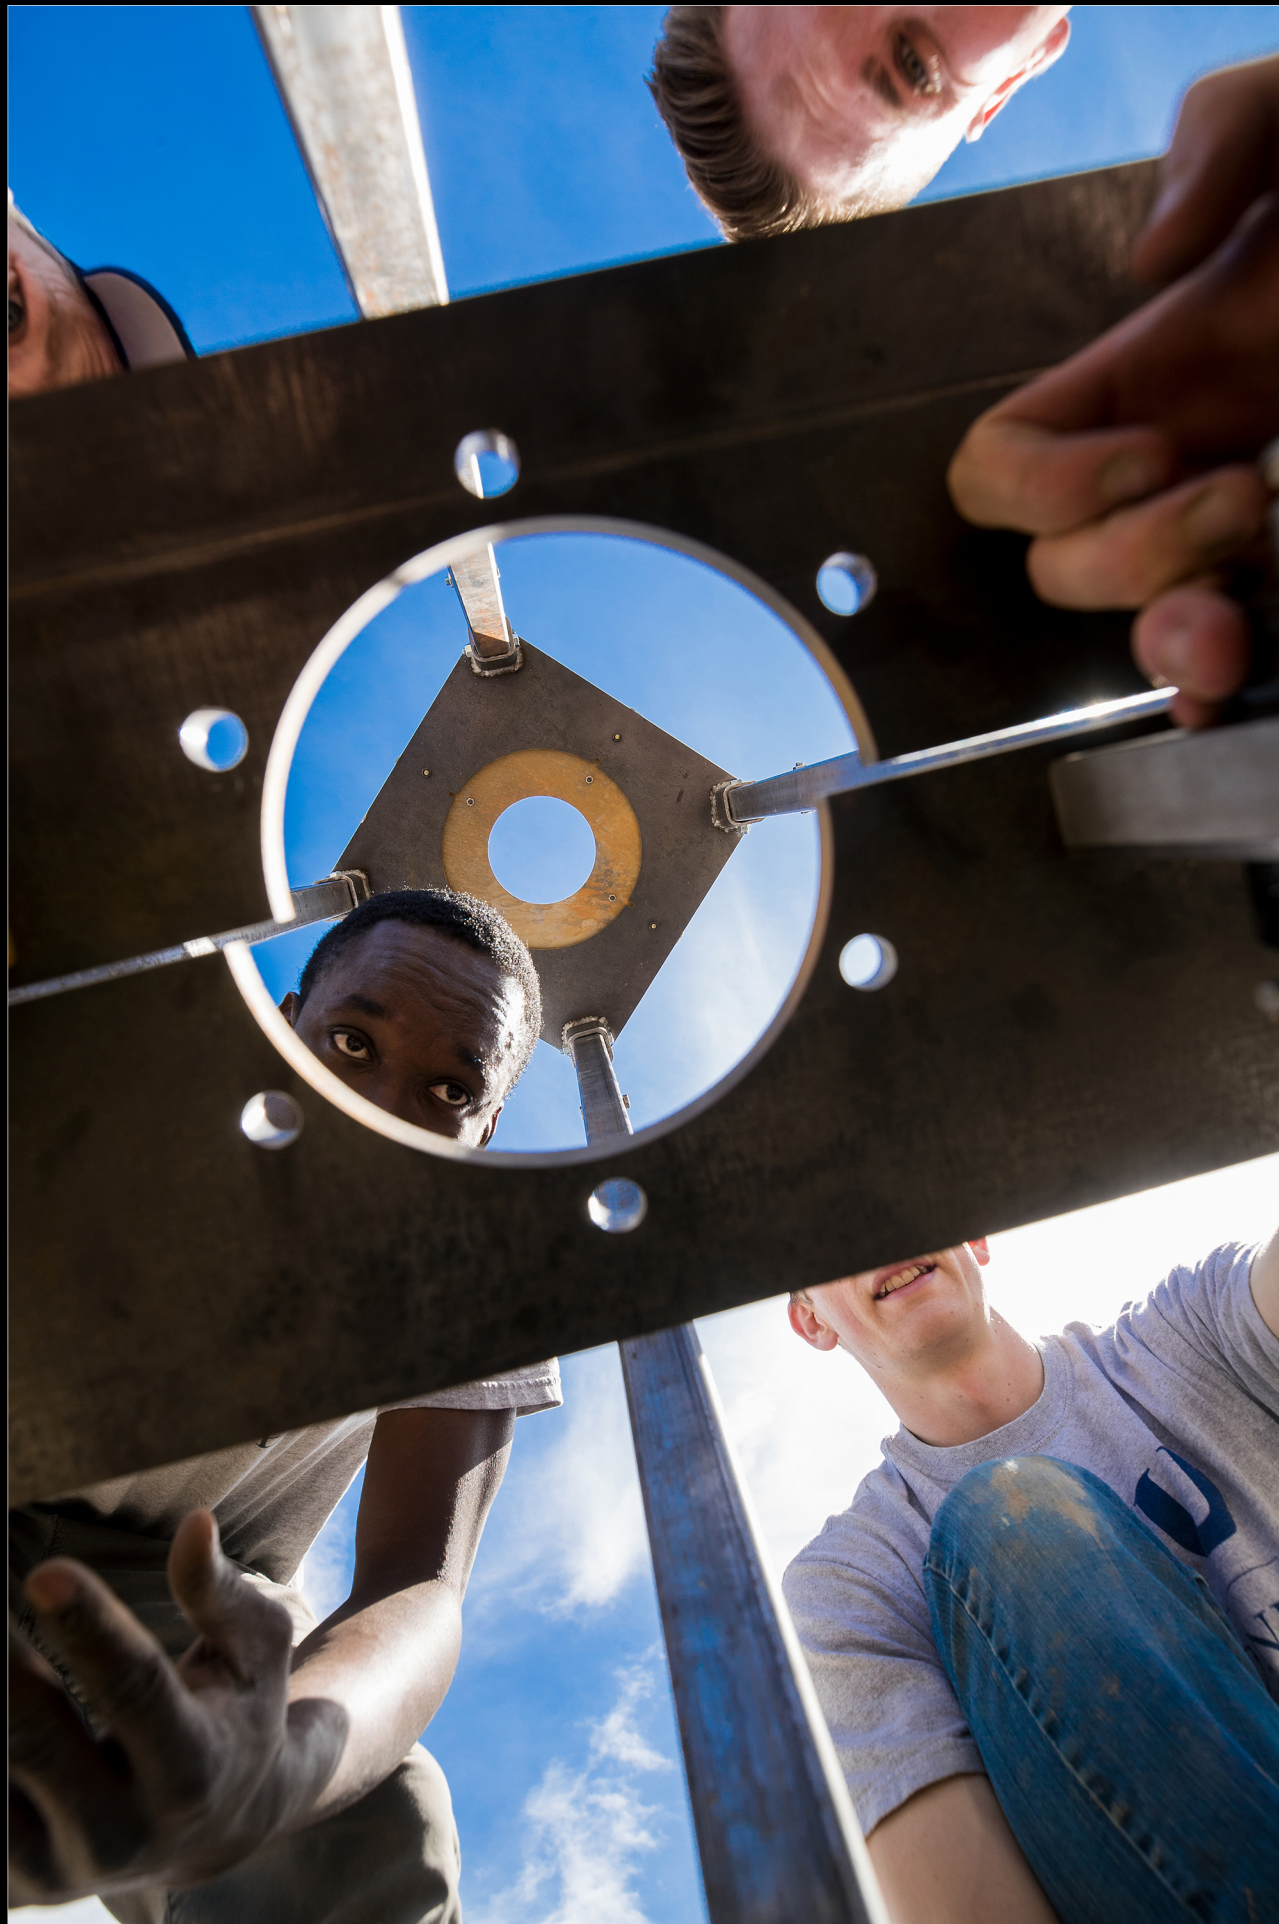

CASE Awards of Excellence - 2017-2018
Platinum Category - Photography
Subcategory 2 - Excellence in Photography

“Jaren Wilkey – BYU Photo”

Village Drill - Engineering students assemble a portable village drill for a site test near BYU's campus. Their drills are sent to drill water wells for small villages in Africa. By putting the camera inside the drill's frame I was able to capture a unique perspective of the assembly process.

Splits-A member of the BYU Cougarettes does the splits in an underground walkway on campus.

Bushman- Freshman All-American Wide Receiver Matt Bushman pulls down a pass over a defender from Portland State.

Single Wide - Katy is played by Alyssa Aramaki Hazen in BYU's Production of "Single Wide". The star field was created by a gobo placed in front of a single stage light.

Data Centric- Statistical research graduate student DooHyun Kwon poses inside the supercomputer of the Talmage Building. This image was created with a combination of gelled lights in the background, a long exposure to bring out the ambient lighting of the servers and shutterdrag to convey a sense of movement.

Autonomous - Researchers in BYU's MAGICC Lab are developing autonomous drones that can inspect construction sites and tunnels. This image was captured inside a constructed tunnel with a slow shutter speed to help bring out the movement of the propellers.