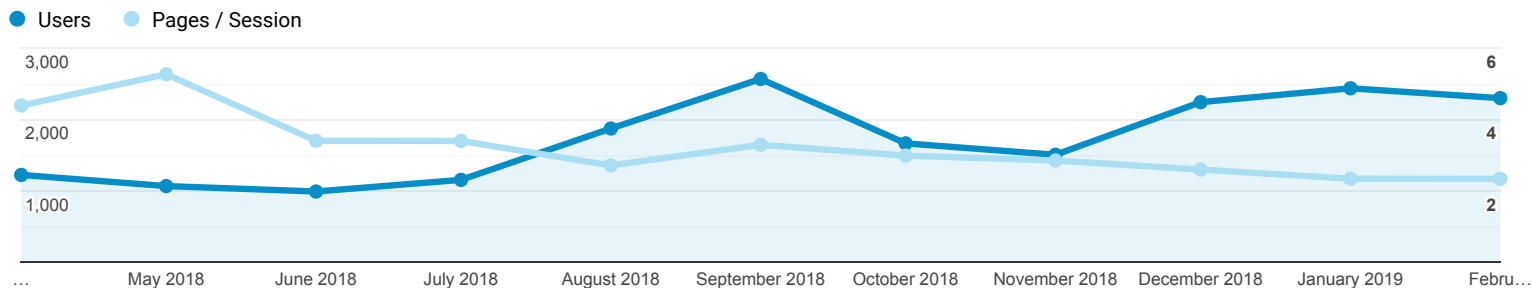

## Audience Overview

Apr 1, 2018 - Feb 28, 2019

All Users  
100.00% Users

### Overview

<b>Users</b> 16,433	<b>New Users</b> 15,998	<b>Sessions</b> 27,023
<b>Number of Sessions per User</b> 1.64	<b>Pageviews</b> 82,134	<b>Pages / Session</b> 3.04
<b>Avg. Session Duration</b> 00:02:31	<b>Bounce Rate</b> 53.34%	

## Demographics: Age

Apr 1, 2018 - Feb 28, 2019

All Users  
100.00% Users

Explorer

Summary

● Users ● 25-34 ● 45-54 ● 35-44 ● 18-24 ● 55-64 ● 65+

Age	Acquisition			Behavior			Conversions		
	Users	New Users	Sessions	Bounce Rate	Pages / Session	Avg. Session Duration	Goal Conversion Rate	Goal Completions	Goal Value
	<b>5,804</b> % of Total: 35.32% (16,433)	<b>5,554</b> % of Total: 34.72% (15,998)	<b>9,842</b> % of Total: 36.42% (27,023)	<b>47.49%</b> Avg for View: 53.34% (-10.96%)	<b>3.39</b> Avg for View: 3.04 (11.65%)	<b>00:02:45</b> Avg for View: 00:02:31 (8.99%)	<b>0.00%</b> Avg for View: 0.00% (0.00%)	<b>0</b> % of Total: 0.00% (0)	<b>\$0.00</b> % of Total: 0.00% (\$0.00)
1. 25-34	<b>1,390</b> (22.73%)	<b>1,301</b> (23.42%)	<b>2,234</b> (22.70%)	50.13%	3.33	00:02:46	0.00%	0 (0.00%)	\$0.00 (0.00%)
2. 45-54	<b>1,183</b> (19.34%)	<b>1,062</b> (19.12%)	<b>1,818</b> (18.47%)	53.36%	3.46	00:02:14	0.00%	0 (0.00%)	\$0.00 (0.00%)
3. 35-44	<b>1,078</b> (17.63%)	<b>1,003</b> (18.06%)	<b>1,655</b> (16.82%)	51.18%	3.48	00:03:00	0.00%	0 (0.00%)	\$0.00 (0.00%)
4. 55-64	<b>966</b> (15.79%)	<b>833</b> (15.00%)	<b>1,399</b> (14.21%)	48.68%	3.66	00:02:37	0.00%	0 (0.00%)	\$0.00 (0.00%)
5. 18-24	<b>772</b> (12.62%)	<b>725</b> (13.05%)	<b>1,379</b> (14.01%)	36.69%	2.64	00:03:24	0.00%	0 (0.00%)	\$0.00 (0.00%)
6. 65+	<b>727</b> (11.89%)	<b>630</b> (11.34%)	<b>1,357</b> (13.79%)	40.53%	3.80	00:02:31	0.00%	0 (0.00%)	\$0.00 (0.00%)