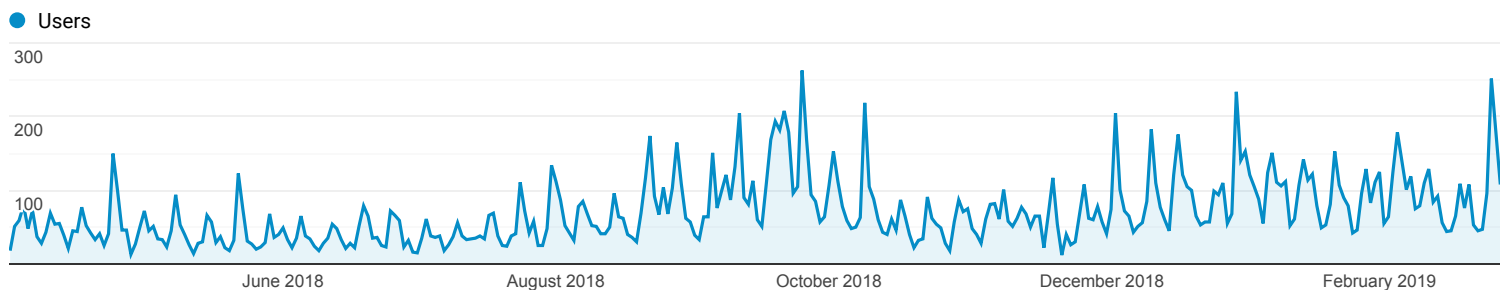

Rows 1 - 6 of 6

Overview

All Users  
100.00% Users

Apr 1, 2018 - Feb 28, 2019

Explorer

Summary

Device Category	Acquisition			Behavior			Conversions		
	Users	New Users	Sessions	Bounce Rate	Pages / Session	Avg. Session Duration	Goal Conversion Rate	Goal Completions	Goal Value
	<b>16,433</b> % of Total: 100.00% (16,433)	<b>16,015</b> % of Total: 100.11% (15,998)	<b>27,023</b> % of Total: 100.00% (27,023)	<b>53.34%</b> Avg for View: 53.34% (0.00%)	<b>3.04</b> Avg for View: 3.04 (0.00%)	<b>00:02:31</b> Avg for View: 00:02:31 (0.00%)	<b>0.00%</b> Avg for View: 0.00% (0.00%)	<b>0</b> % of Total: 0.00% (0)	<b>\$0.00</b> % of Total: 0.00% (\$0.00)
1. desktop	<b>8,647</b> (52.96%)	<b>8,534</b> (53.29%)	<b>14,249</b> (52.73%)	47.06%	3.43	00:03:12	0.00%	0 (0.00%)	\$0.00 (0.00%)
2. mobile	<b>6,712</b> (41.11%)	<b>6,544</b> (40.86%)	<b>11,126</b> (41.17%)	61.70%	2.49	00:01:34	0.00%	0 (0.00%)	\$0.00 (0.00%)
3. tablet	<b>967</b> (5.92%)	<b>937</b> (5.85%)	<b>1,648</b> (6.10%)	51.09%	3.40	00:02:56	0.00%	0 (0.00%)	\$0.00 (0.00%)