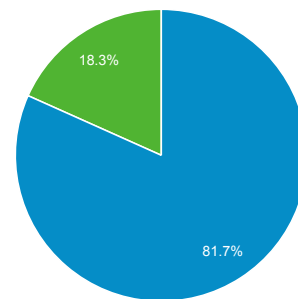

Users 16,433	New Users 15,998	Sessions 27,023
Number of Sessions per User 1.64	Pageviews 82,134	Pages / Session 3.04
Avg. Session Duration 00:02:31	Bounce Rate 53.34%	

■ New Visitor ■ Returning Visitor