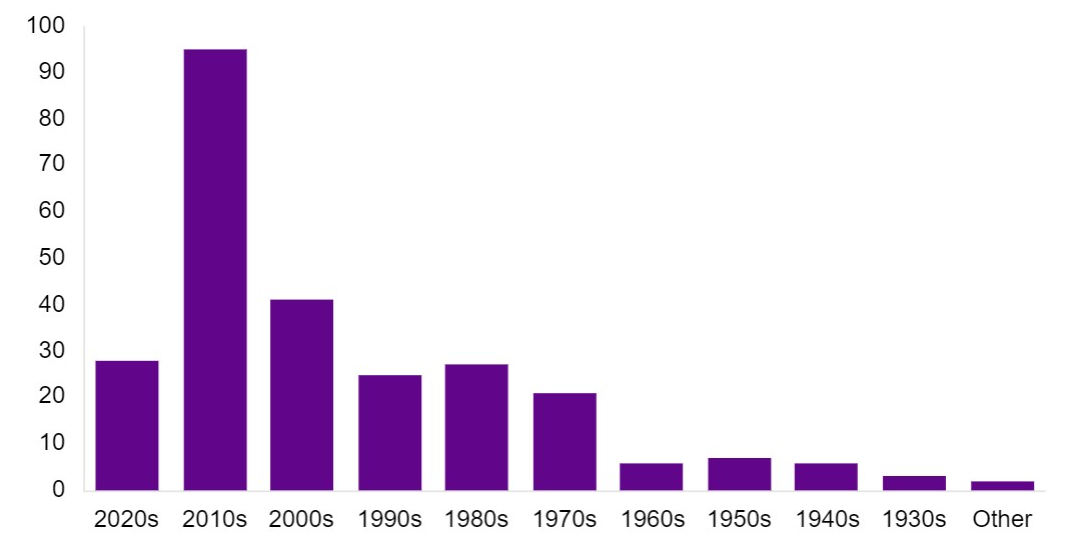

Content Calendar Dashboard

Content Source

Theme(s)

- Content (Original)
- Content (Share)
- Content (Secondary)
- Event (AR)
- Event (Share)
- Repurposed

School

Class Year (by decade)

Channel(s)

Identity (Global IDBEA)

Degree Type

Geography/Location

Gender Identity