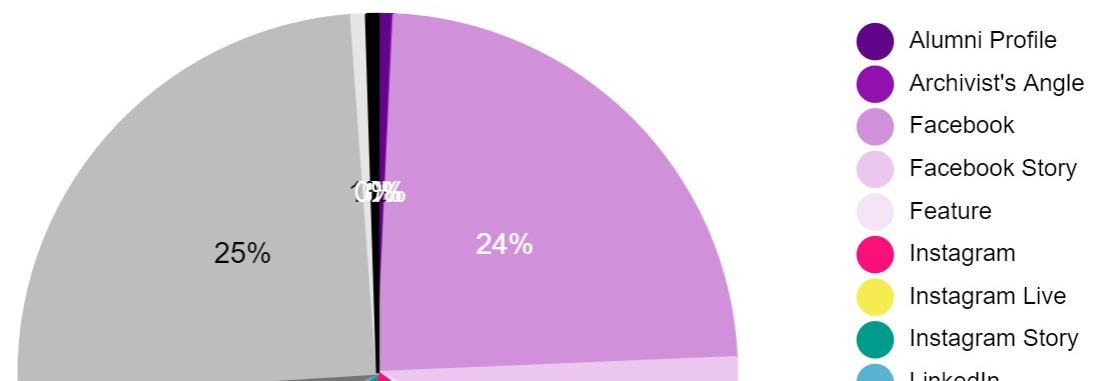

Content Calendar Dashboard

Content Source

Theme(s)

- Content (Original)
- Content (Share)
- Content (Secondary)
- Event (AR)
- Event (Share)
- Repurposed

School

Class Year (by decade)

Channel(s)

Identity (Global IDBEA)

Degree Type

Geography/Location

Gender Identity