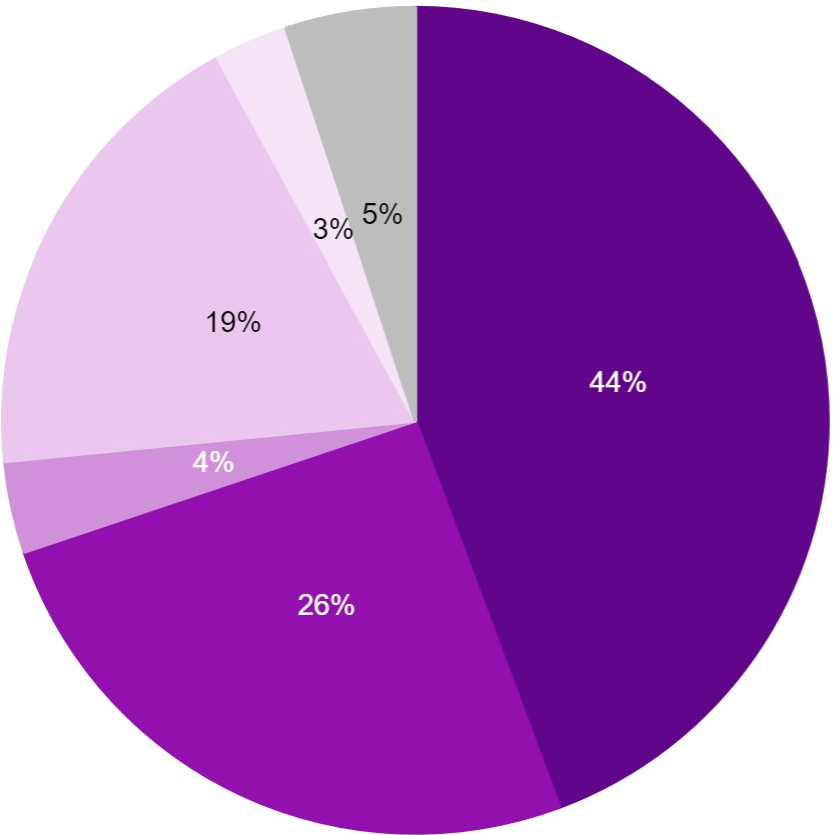

Content Calendar Dashboard

Content Source

Theme(s)

- Content (Original)
- Content (Share)
- Content (Secondary)
- Event (AR)
- Event (Share)
- Repurposed

School

Class Year (by decade)

Channel(s)

Identity (Global IDBEA)

Degree Type

Geography/Location

Gender Identity