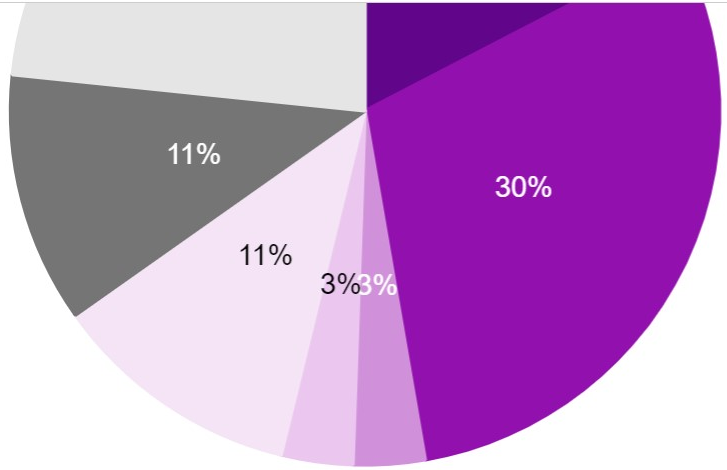

Content Calendar Dashboard

Content Source

Theme(s)

- Content (Original)
- Content (Share)
- Content (Secondary)
- Event (AR)
- Event (Share)
- Repurposed

School

Class Year (by decade)

Channel(s)

Identity (Global IDBEA)

Degree Type

Geography/Location

Gender Identity