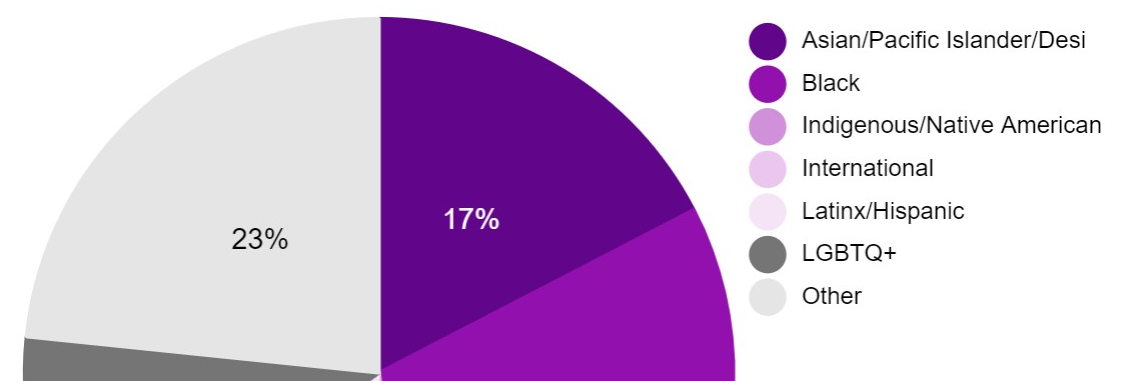

Content Calendar Dashboard

Content Source

Theme(s)

- Content (Original)
- Content (Share)
- Content (Secondary)
- Event (AR)
- Event (Share)
- Repurposed

School

Class Year (by decade)

Channel(s)

Identity (Global IDBEA)

Degree Type

Geography/Location

Gender Identity