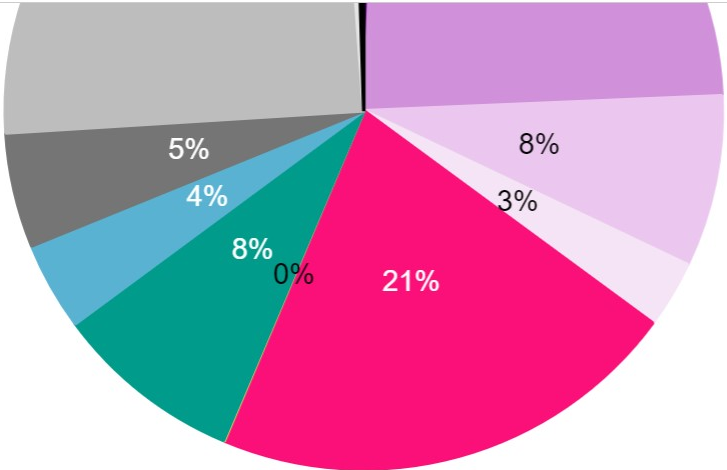

Content Calendar Dashboard

Content Source

Theme(s)

- Content (Original)
- Content (Share)
- Content (Secondary)
- Event (AR)
- Event (Share)
- Repurposed

School

Class Year (by decade)

Channel(s)

Identity (Global IDBEA)

Degree Type

Geography/Location

Gender Identity