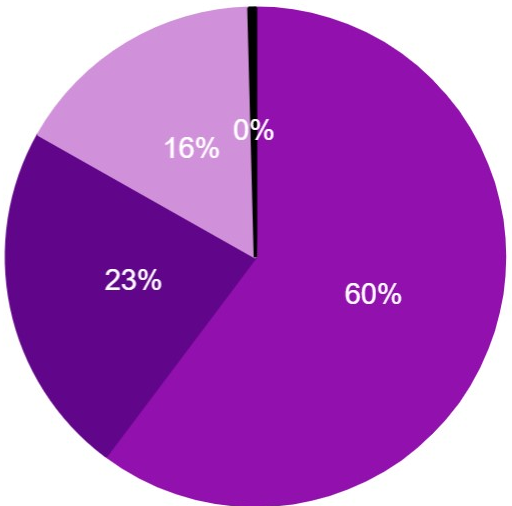

Content Calendar Dashboard

Content Source

Theme(s)

- Content (Original)
- Content (Share)
- Content (Secondary)
- Event (AR)
- Event (Share)
- Repurposed

School

Class Year (by decade)

Channel(s)

Identity (Global IDBEA)

Degree Type

Geography/Location

Gender Identity