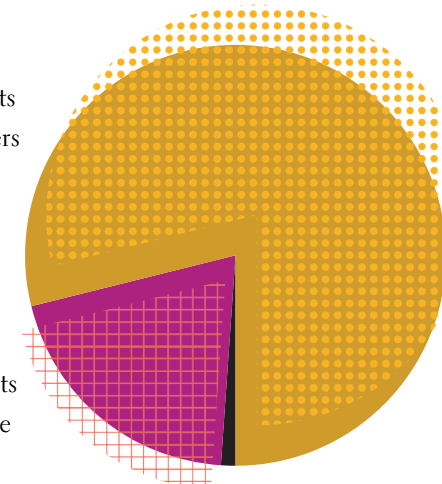

Home is just around the Block

CC

BLAZE YOUR OWN TRAIL

38° 50' 52.8" N + 104° 49' 32.6" W

BLAZE YOUR OWN TRAIL

Recent Employers and Graduate Programs

- U.S. Forest Service
- Google
- McKinsey & Company
- Cigna
- HBO
- eBay
- Tesla
- Raytheon Technologies
- National Institutes of Health
- United States Olympic Committee
- The Walt Disney Company
- Denver Public Schools
- Peace Corps
- Columbia University
- Harvard University
- University of Chicago
- Johns Hopkins University

**CLASS OF 2020
First Destinations Survey**

79% of students accepted job offers

20% of students attended graduate school

**Where they go:
Top 7 Cities**