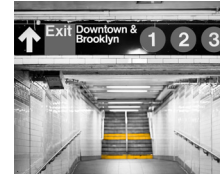

dining table
KI Connection Zone Benching
chairs
KI Strive

end tables

RENOVATION: **Chapman Hall**

1 ADELPHI UNIVERSITY

NEW YORK

2 one chappy family

RENOVATION: **Chapman Hall**

Signage plan