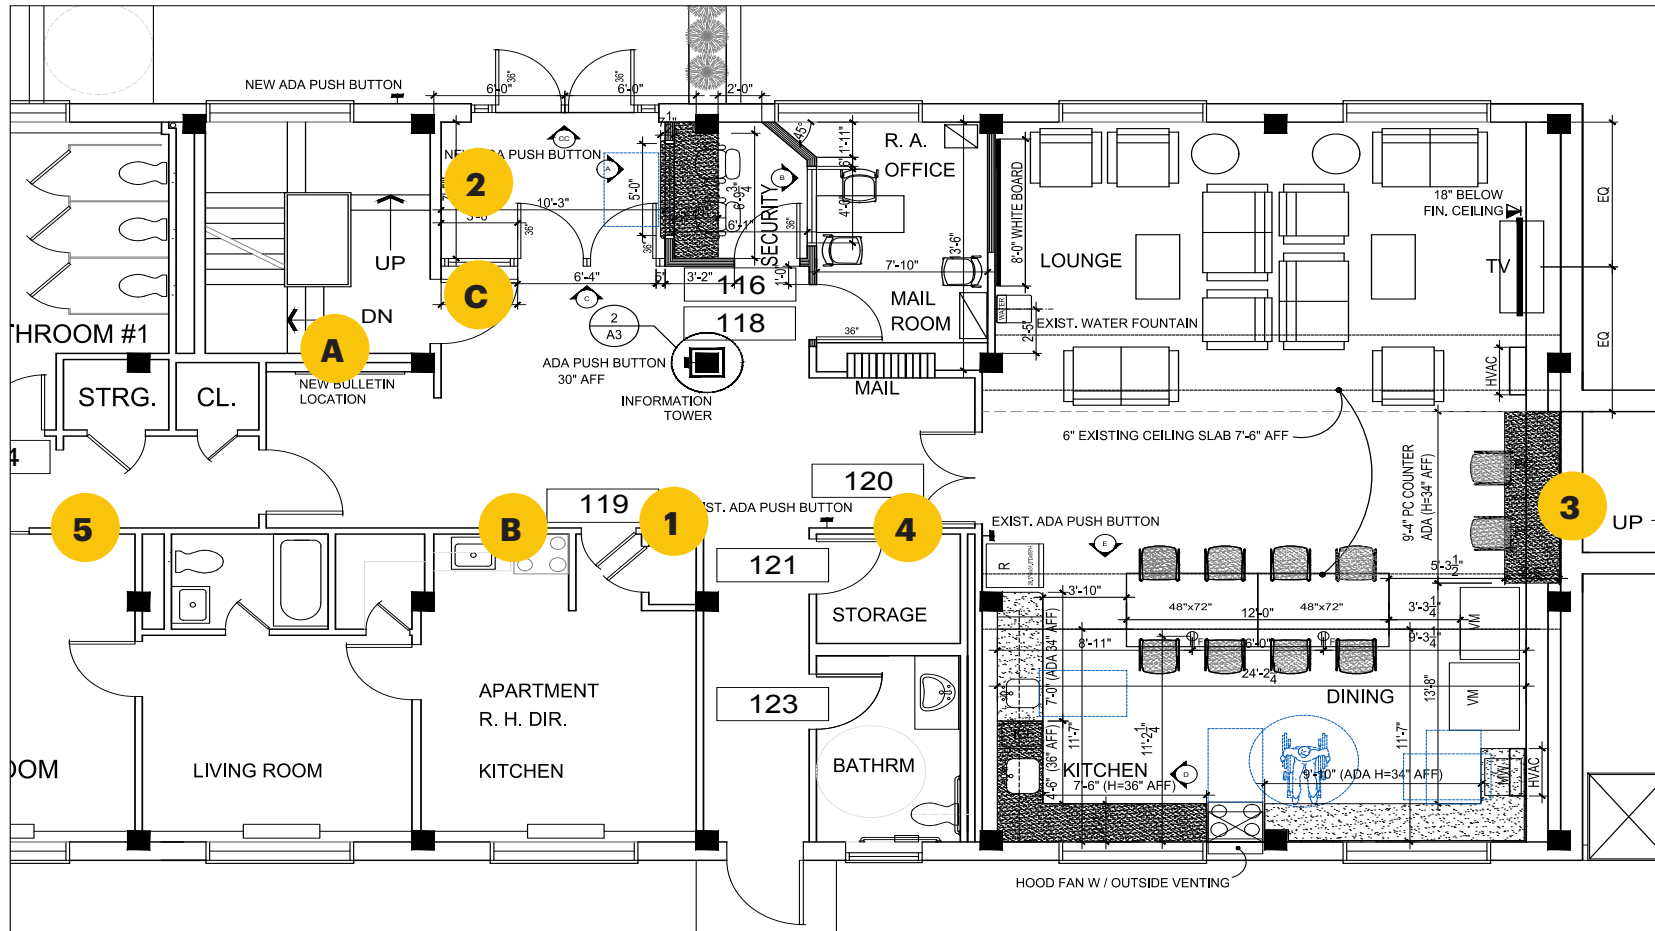

dining table
KI Connection Zone Benching
chairs
KI Strive

end tables

RENOVATION: **Chapman Hall**

1 ADELPHI UNIVERSITY

NEW YORK

2 one chappy family

RENOVATION: **Chapman Hall**

Signage plan

2 LOUNGE AREA DEMOLITION / PROPOSED LAYOUT

SCALE : 1/4"=1'-0"

Other considerations:

- move existing white board in location "B" to location "A"
- relocate bulletin board from lounge area to location "B"
- keep digital sign in location "B"
- move dedication plaque in vestibule to location "C"
- dispose of pin letter board
- within residential side of hallway
 - move mirror to opposite wall with missing board
 - keep all bulletin boards

RENOVATION: Chapman Hall

1 ADELPHI UNIVERSITY

NEW YORK

2 one chappy family

RENOVATION: **Chapman Hall**

Signage plan

2 LOUNGE AREA DEMOLITION / PROPOSED LAYOUT
 SCALE : 1/4"=1'-0"

RENOVATION: **Chapman Hall**