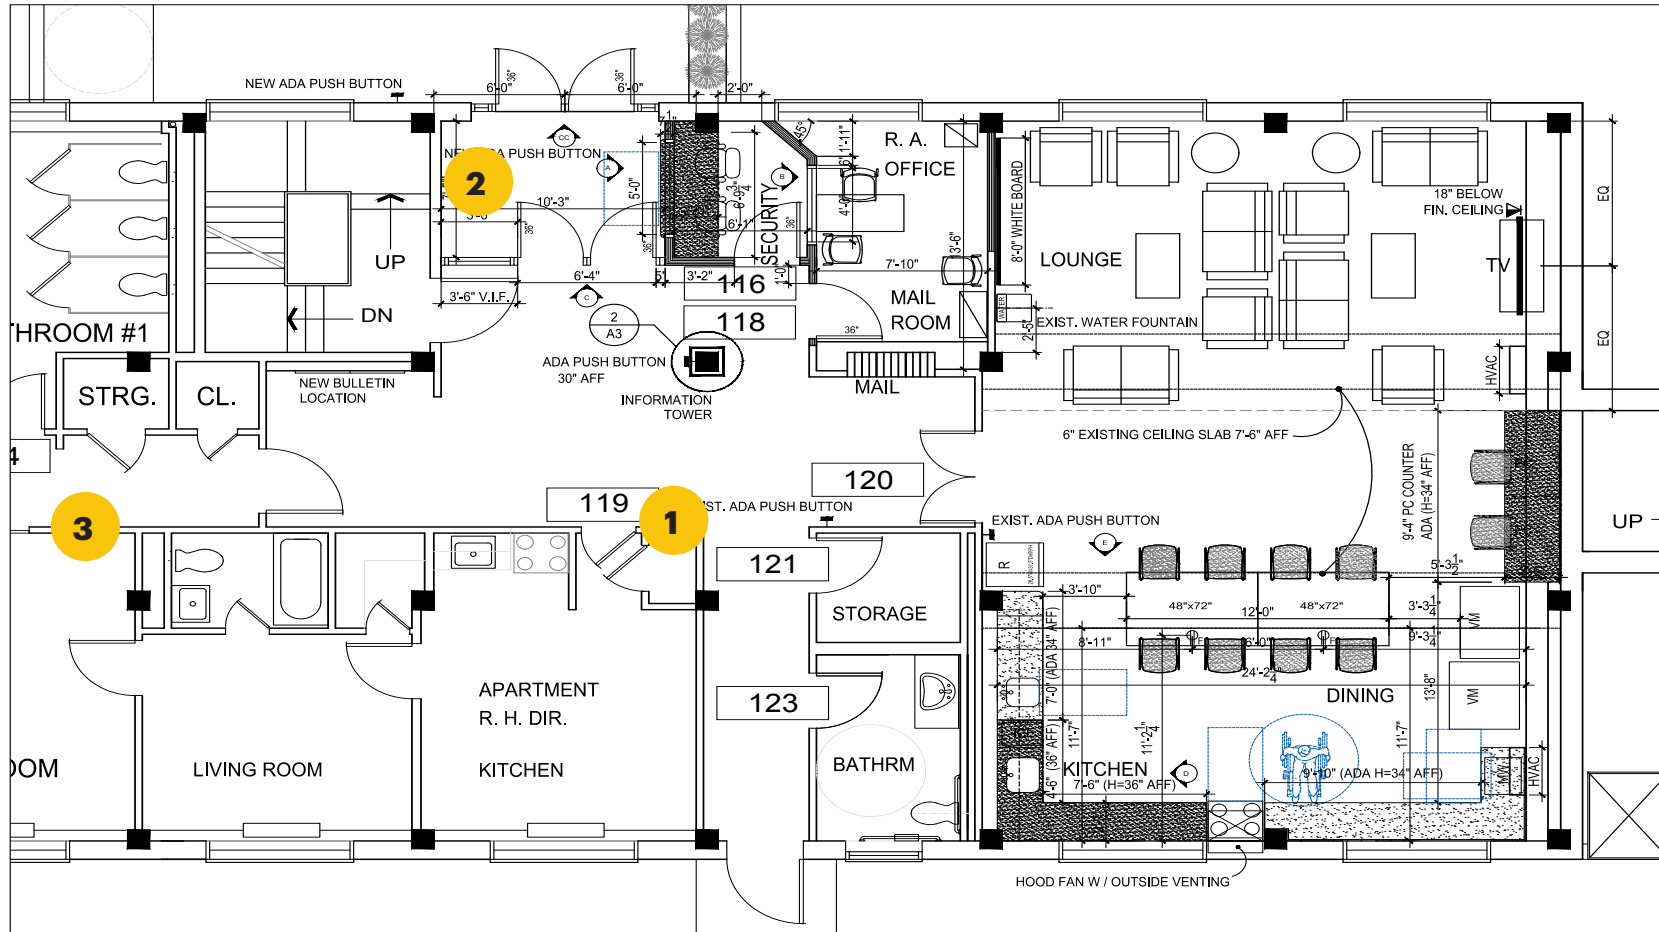

dining table
KI Connection Zone Benching
chairs
KI Strive

end tables

RENOVATION: **Chapman Hall**

1 ADELPHI UNIVERSITY

NEW YORK

2 one chappy family

RENOVATION: **Chapman Hall**

Signage plan

2 LOUNGE AREA DEMOLITION / PROPOSED LAYOUT

SCALE : 1/4"=1'-0"

Other considerations:

- move existing white board in location "B" to location "A"
- relocate bulletin board from lounge area to location "B"
- keep digital sign in location "B"
- move dedication plaque in vestibule to location "C"
- dispose of pin letter board
- within residential side of hallway
 - move mirror to opposite wall with missing board
 - keep all bulletin boards

RENOVATION: Chapman Hall

1 ADELPHI UNIVERSITY

NEW YORK

2 one chappy family

RENOVATION: **Chapman Hall**

Signage plan

2 LOUNGE AREA DEMOLITION / PROPOSED LAYOUT
 SCALE : 1/4"=1'-0"

RENOVATION: **Chapman Hall**